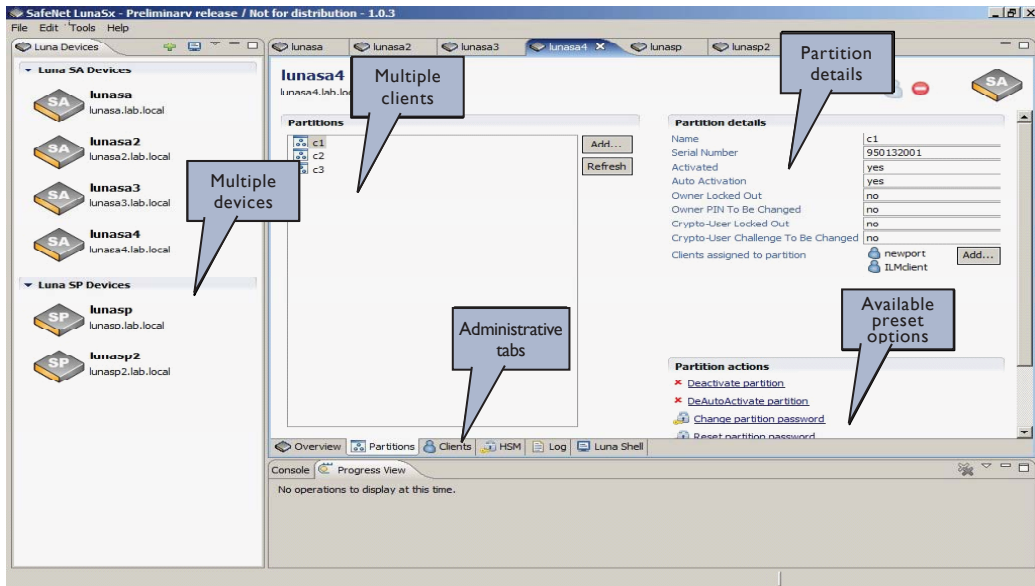

Intuitive GUI makes HSM administration easy

Technical Specifications

Operating Systems

- Windows 2000, XP and Vista

Connectivity

- Serial Port
- Ethernet Network

Licensing

- Uses SafeNet Sentinel key